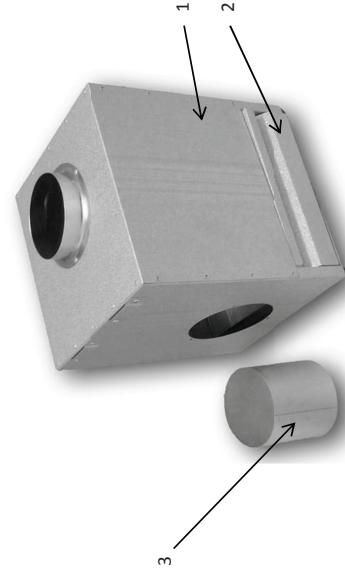

COLD SMOKE ADAPTER ZW-01