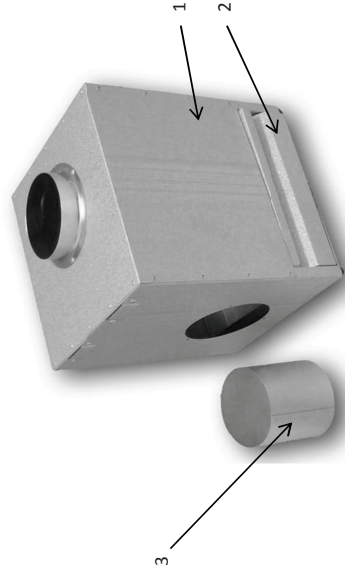

COLD SMOKE ADAPTER ZW-01